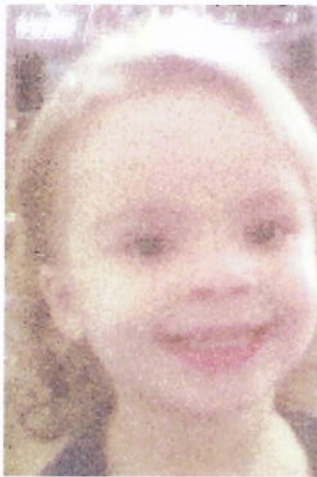

### Jedidiah Kane Skees

Age: 7

Sex: Male

Race: White

Hair: Brown Eyes: Green

Height: 4'

Weight: 60 lbs

NIC # M258702559

Missing From: Sevierville, TN

Missing Since: 02/05/2010

Details: Jedidiah and Samantha Skees are believed to be with their non-custodial father, Clifford Skees. The three may be traveling in a brown 1978 Ford-F100 pick up truck with KY tag 644 JLB and is possibly traveling in TN or KY. Clifford Skees was to return the children to their mother on February 5, 2010 in London, KY after a scheduled visit but never showed up. Clifford Skees currently has warrants for Custodial Interference and an Order of Protection on file.

### Samantha Jayne Skees

Age: 4

Sex: Female

Race: White

Hair: Brown Eyes: Brown

Height: 3'05"

Weight: 35 lbs

NIC # M338716773

### Generic Photo Brown 1978 Ford F-100

Age:

Sex:

Race:

Hair: Eyes:

Height:

Weight: